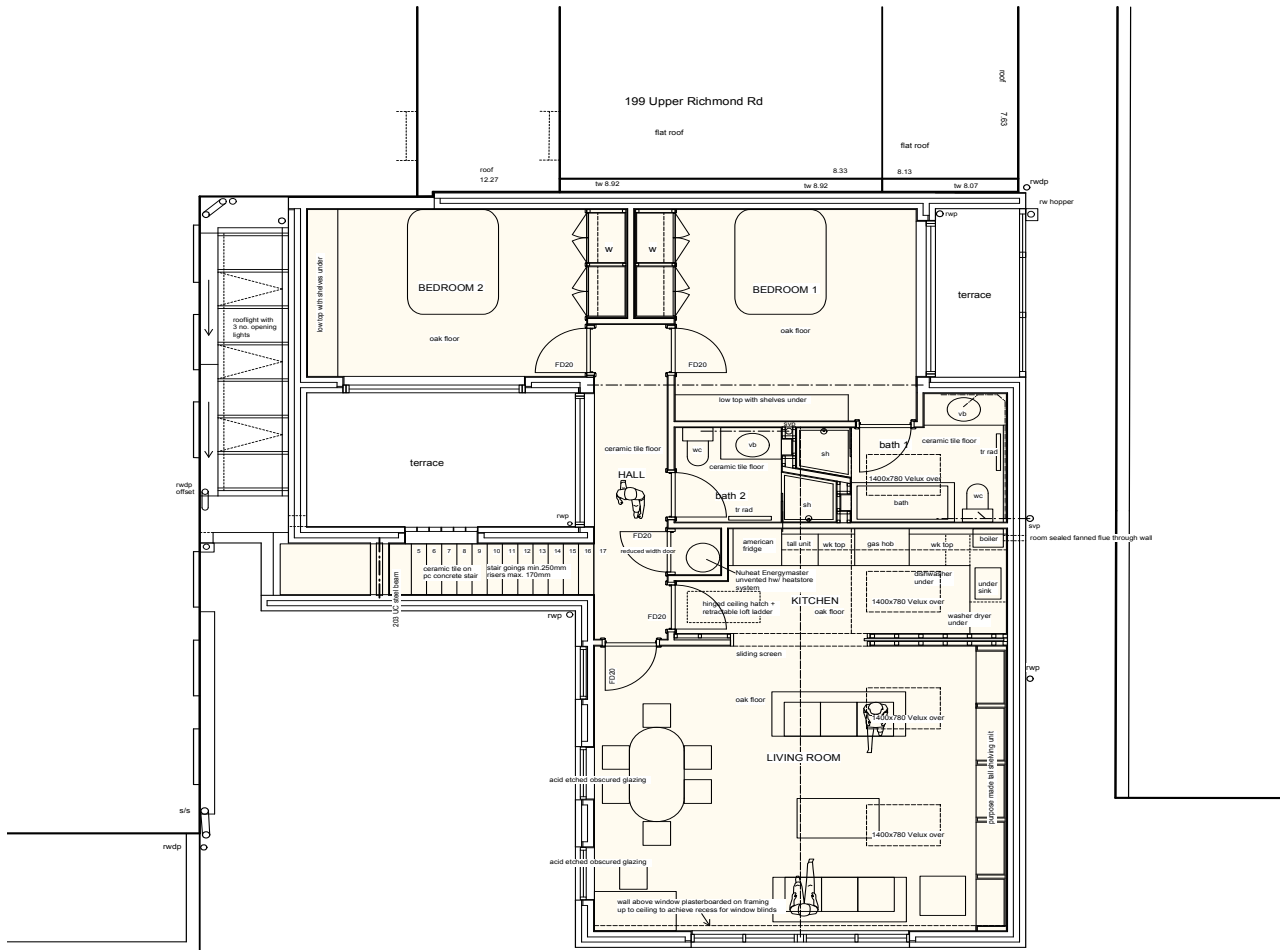

Century House
Ravenna Road
Putney
London SW15 6AW

West Elevation

new apartment
gross internal area aprx
103.2 sqm (1110 ft2)

1st Floor