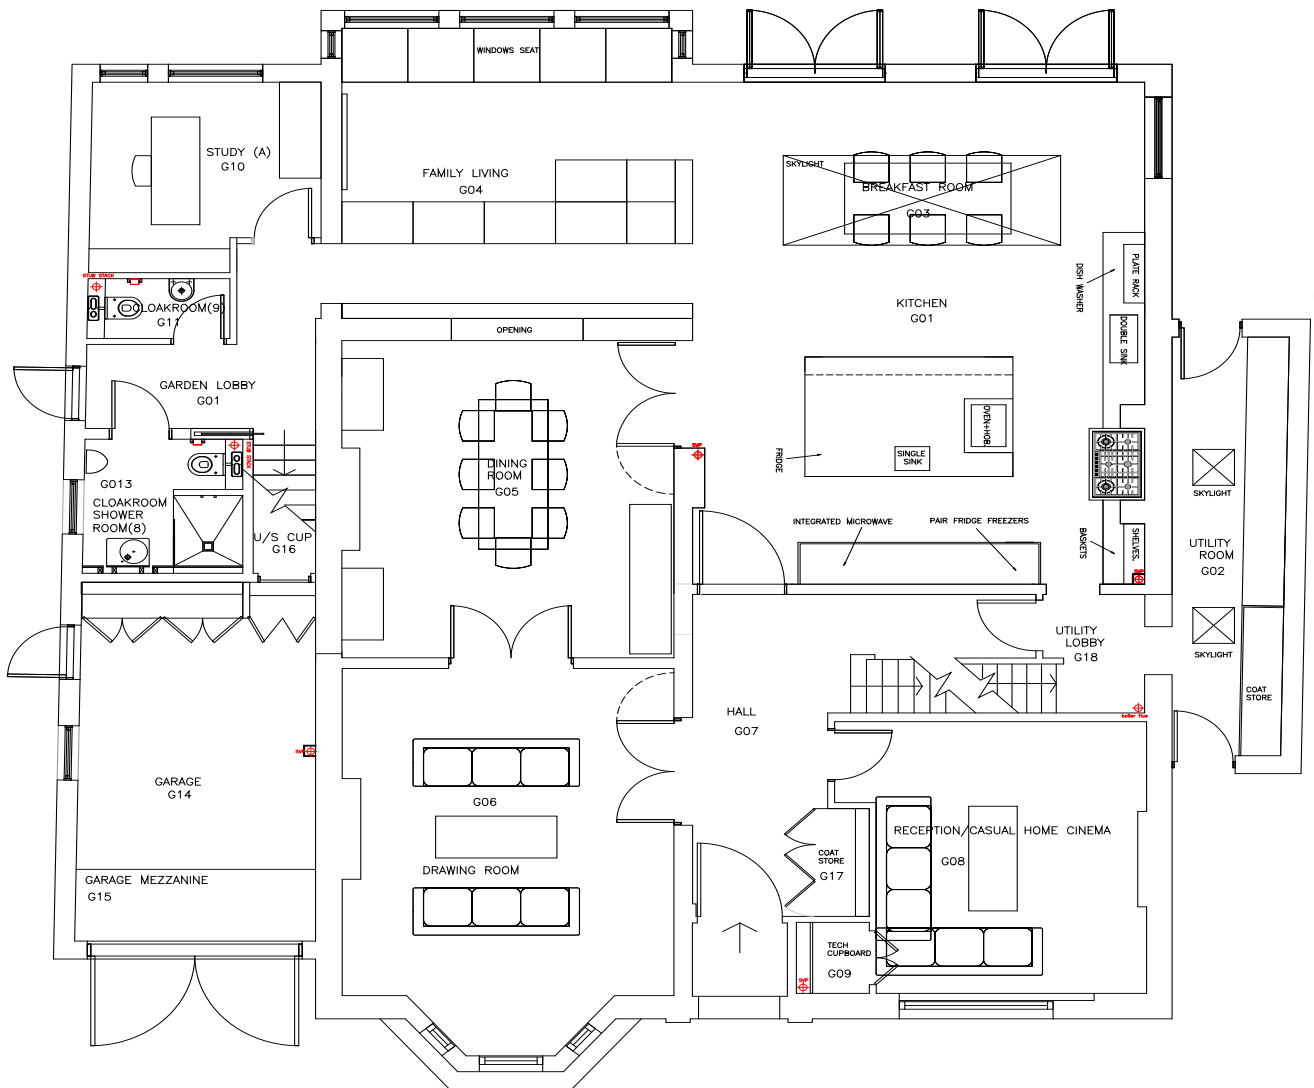

Basement Floor Plan

Ground Floor Plan

19 St. George's Road
St. Margaret's
Twickenham
Middlesex TW1 1QS

First Floor Plan

19 St. George's Road
St. Margaret's
Twickenham
Middlesex TW1 1QS

Second Floor Plan

19 St. George's Road
St. Margaret's
Twickenham
Middlesex TW1 1QS

Loft Plan

19 St. George's Road
St. Margaret's
Twickenham
Middlesex TW1 1QS

St. Margaret's Trust Grounds Location Plan

19 St. George's Road
St. Margaret's
Twickenham
Middlesex TW1 1QS

Site Plan