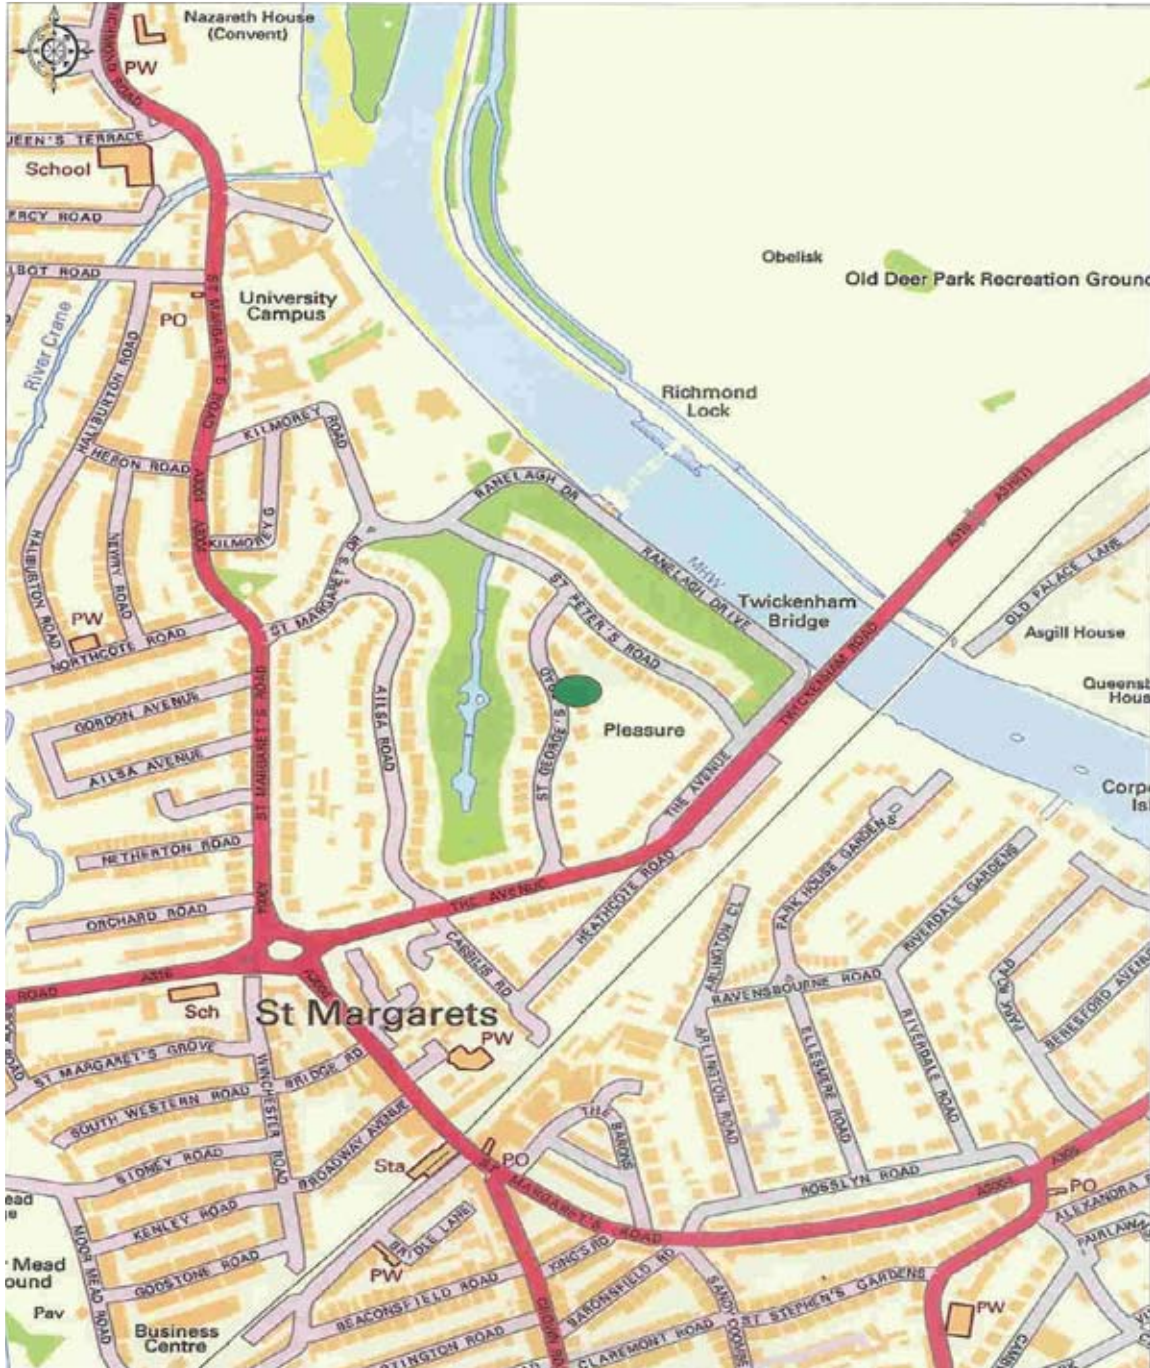

Basement Floor Plan

Ground Floor Plan

19 St. George's Road
St. Margaret's
Twickenham
Middlesex TW1 1QS

First Floor Plan

19 St. George's Road
St. Margaret's
Twickenham
Middlesex TW1 1QS

Second Floor Plan

19 St. George's Road
St. Margaret's
Twickenham
Middlesex TW1 1QS

Loft Plan

19 St. George's Road
St. Margaret's
Twickenham
Middlesex TW1 1QS

St. Margaret's Trust Grounds Location Plan

19 St. George's Road
St. Margaret's
Twickenham
Middlesex TW1 1QS

Site Plan